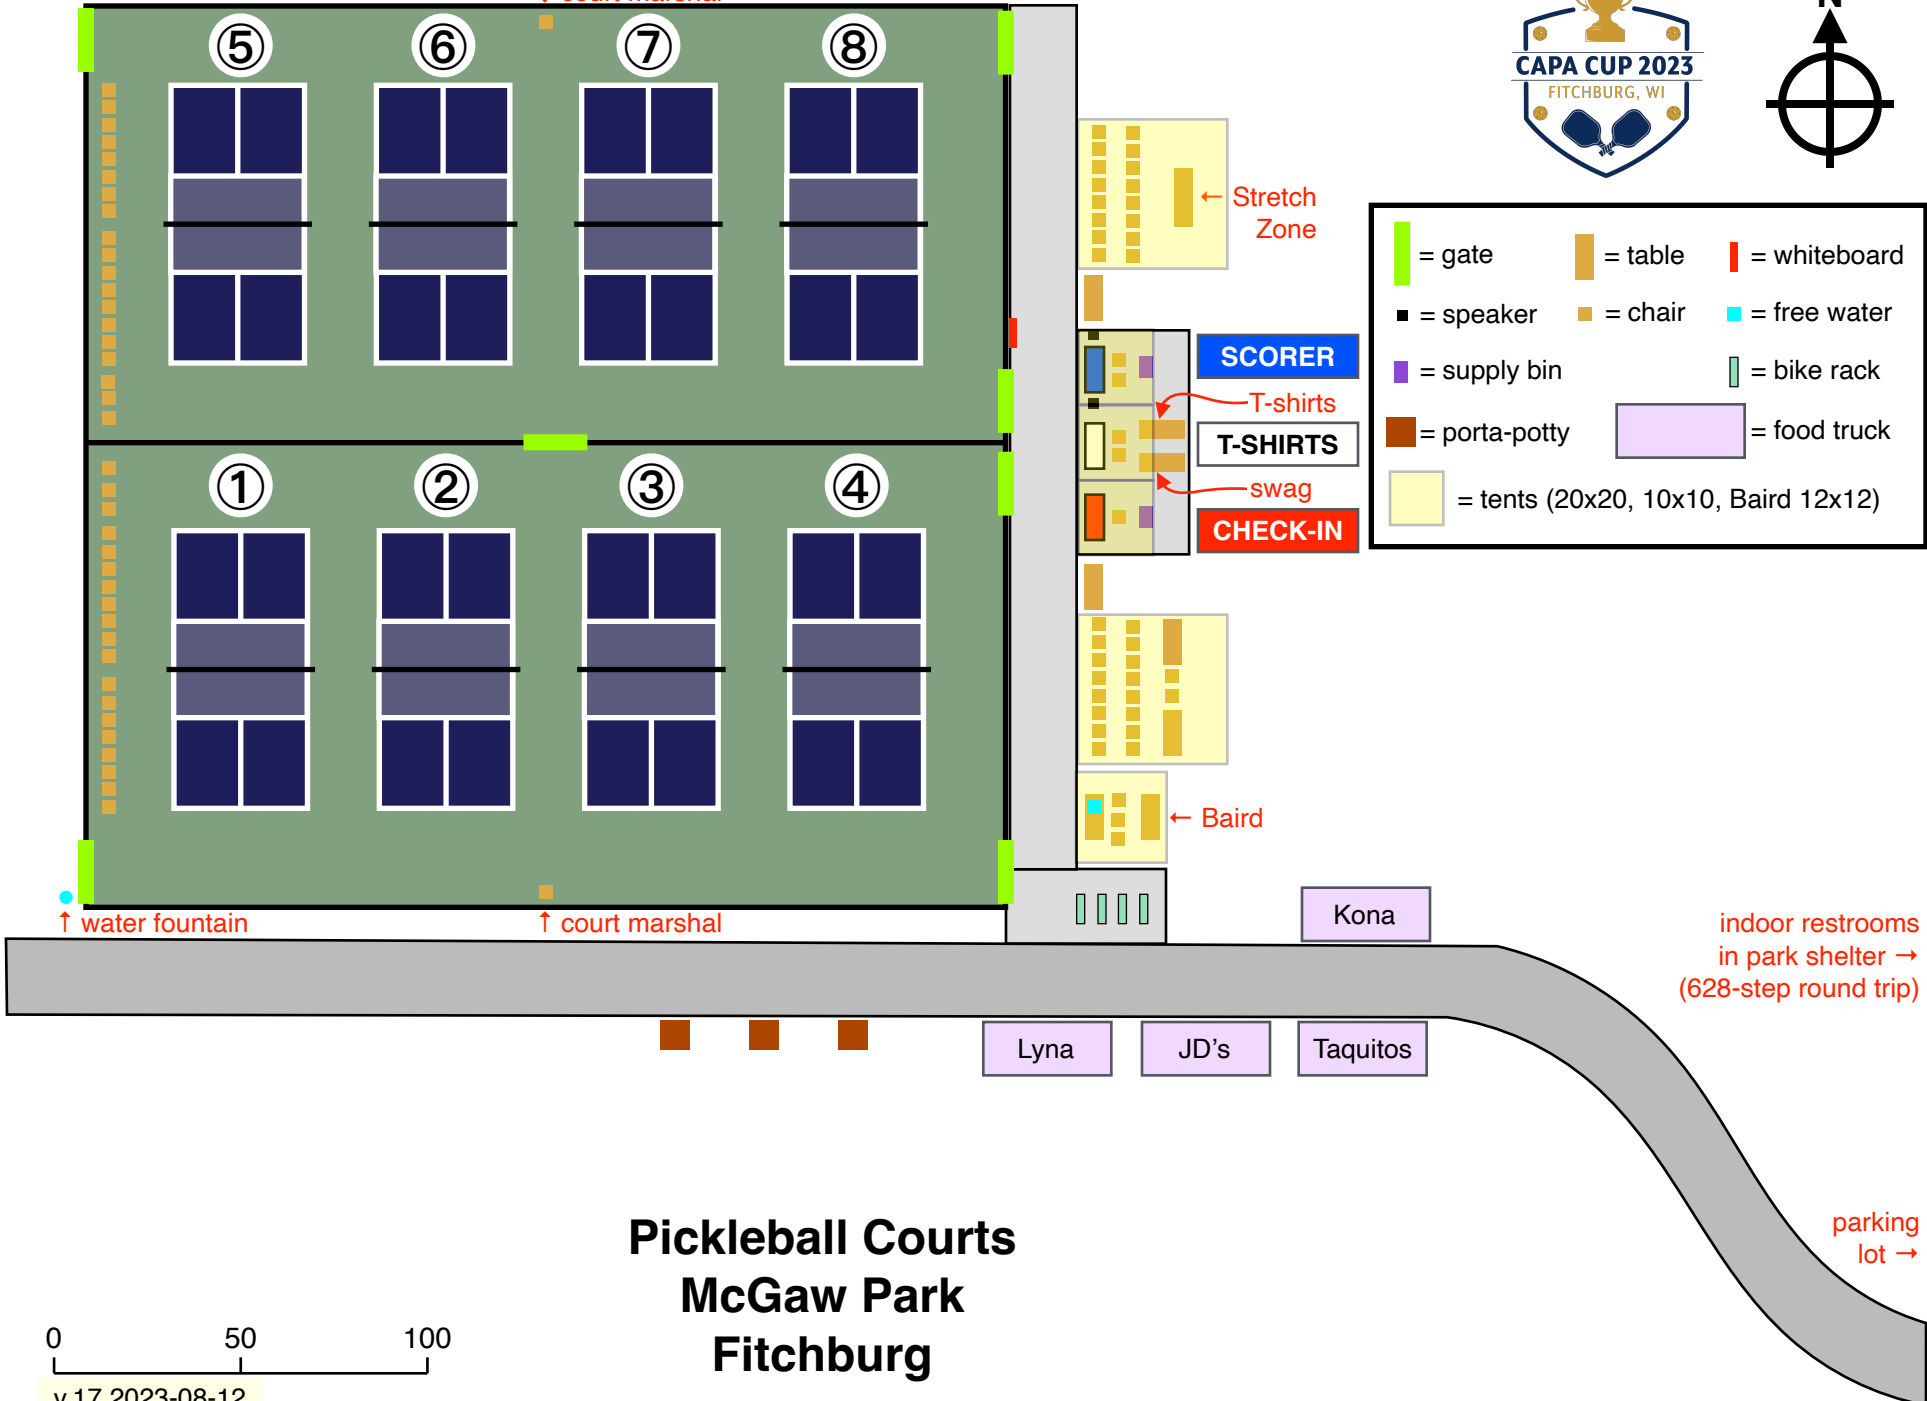

↓ court marshal

	= gate		= table		= whiteboard
	= speaker		= chair		= free water
	= supply bin				= bike rack
	= porta-potty				= food truck
	= tents (20x20, 10x10, Baird 12x12)				

SCORER

T-SHIRTS

CHECK-IN

Kona

Lyna

JD's

Taquitos

indoor restrooms in park shelter → (628-step round trip)

parking lot →

v.17 2023-08-12

# Pickleball Courts McGaw Park Fitchburg