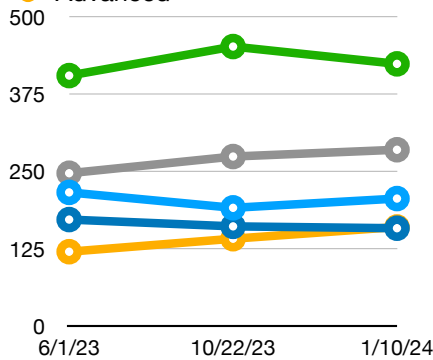

## MEMBERS

YEAR	MEMBERS	%CHANGE
2018	277	45%
2020	337	-20%
2022	733	37%
2023	1210	65%
2024 YTD*	1250	3%

18 new members in the last 30 days

## SKILL LEVEL

- Beginner
- Intermediate
- Advanced
- Novice
- High Inter.

SKILL LEVEL	TOTALS (of those reporting)
BEGINNER	206
NOVICE	158
INTERMEDIATE	424
HIGH INTER.	285
ADVANCED	160

## SKILL LEVEL TRENDS

- Beginner
- Intermediate
- Advanced
- Novice
- High Inter.

SKILL LEVEL	6/1/23	10/22/23	1/10/24
BEGINNER	216	191	206
NOVICE	172	161	158
INTERMEDIATE	405	452	424
HIGH INTER.	247	274	285
ADVANCED	120	141	160