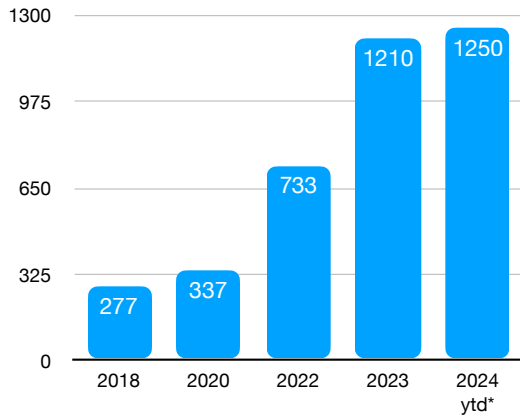

## MEMBERS

YEAR	MEMBERS	%CHANGE
2018	277	45%
2020	337	-20%
2022	733	37%
2023	1210	65%
2024 YTD*	1250	3%

18 new members in the last 30 days

# Membership Report January 10, 2024