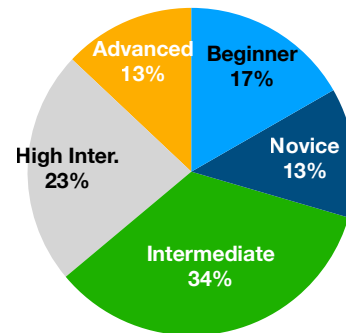

SKILL LEVEL	TOTALS (of those reporting)
BEGINNER	206
NOVICE	158
INTERMEDIATE	424
HIGH INTER.	285
ADVANCED	160